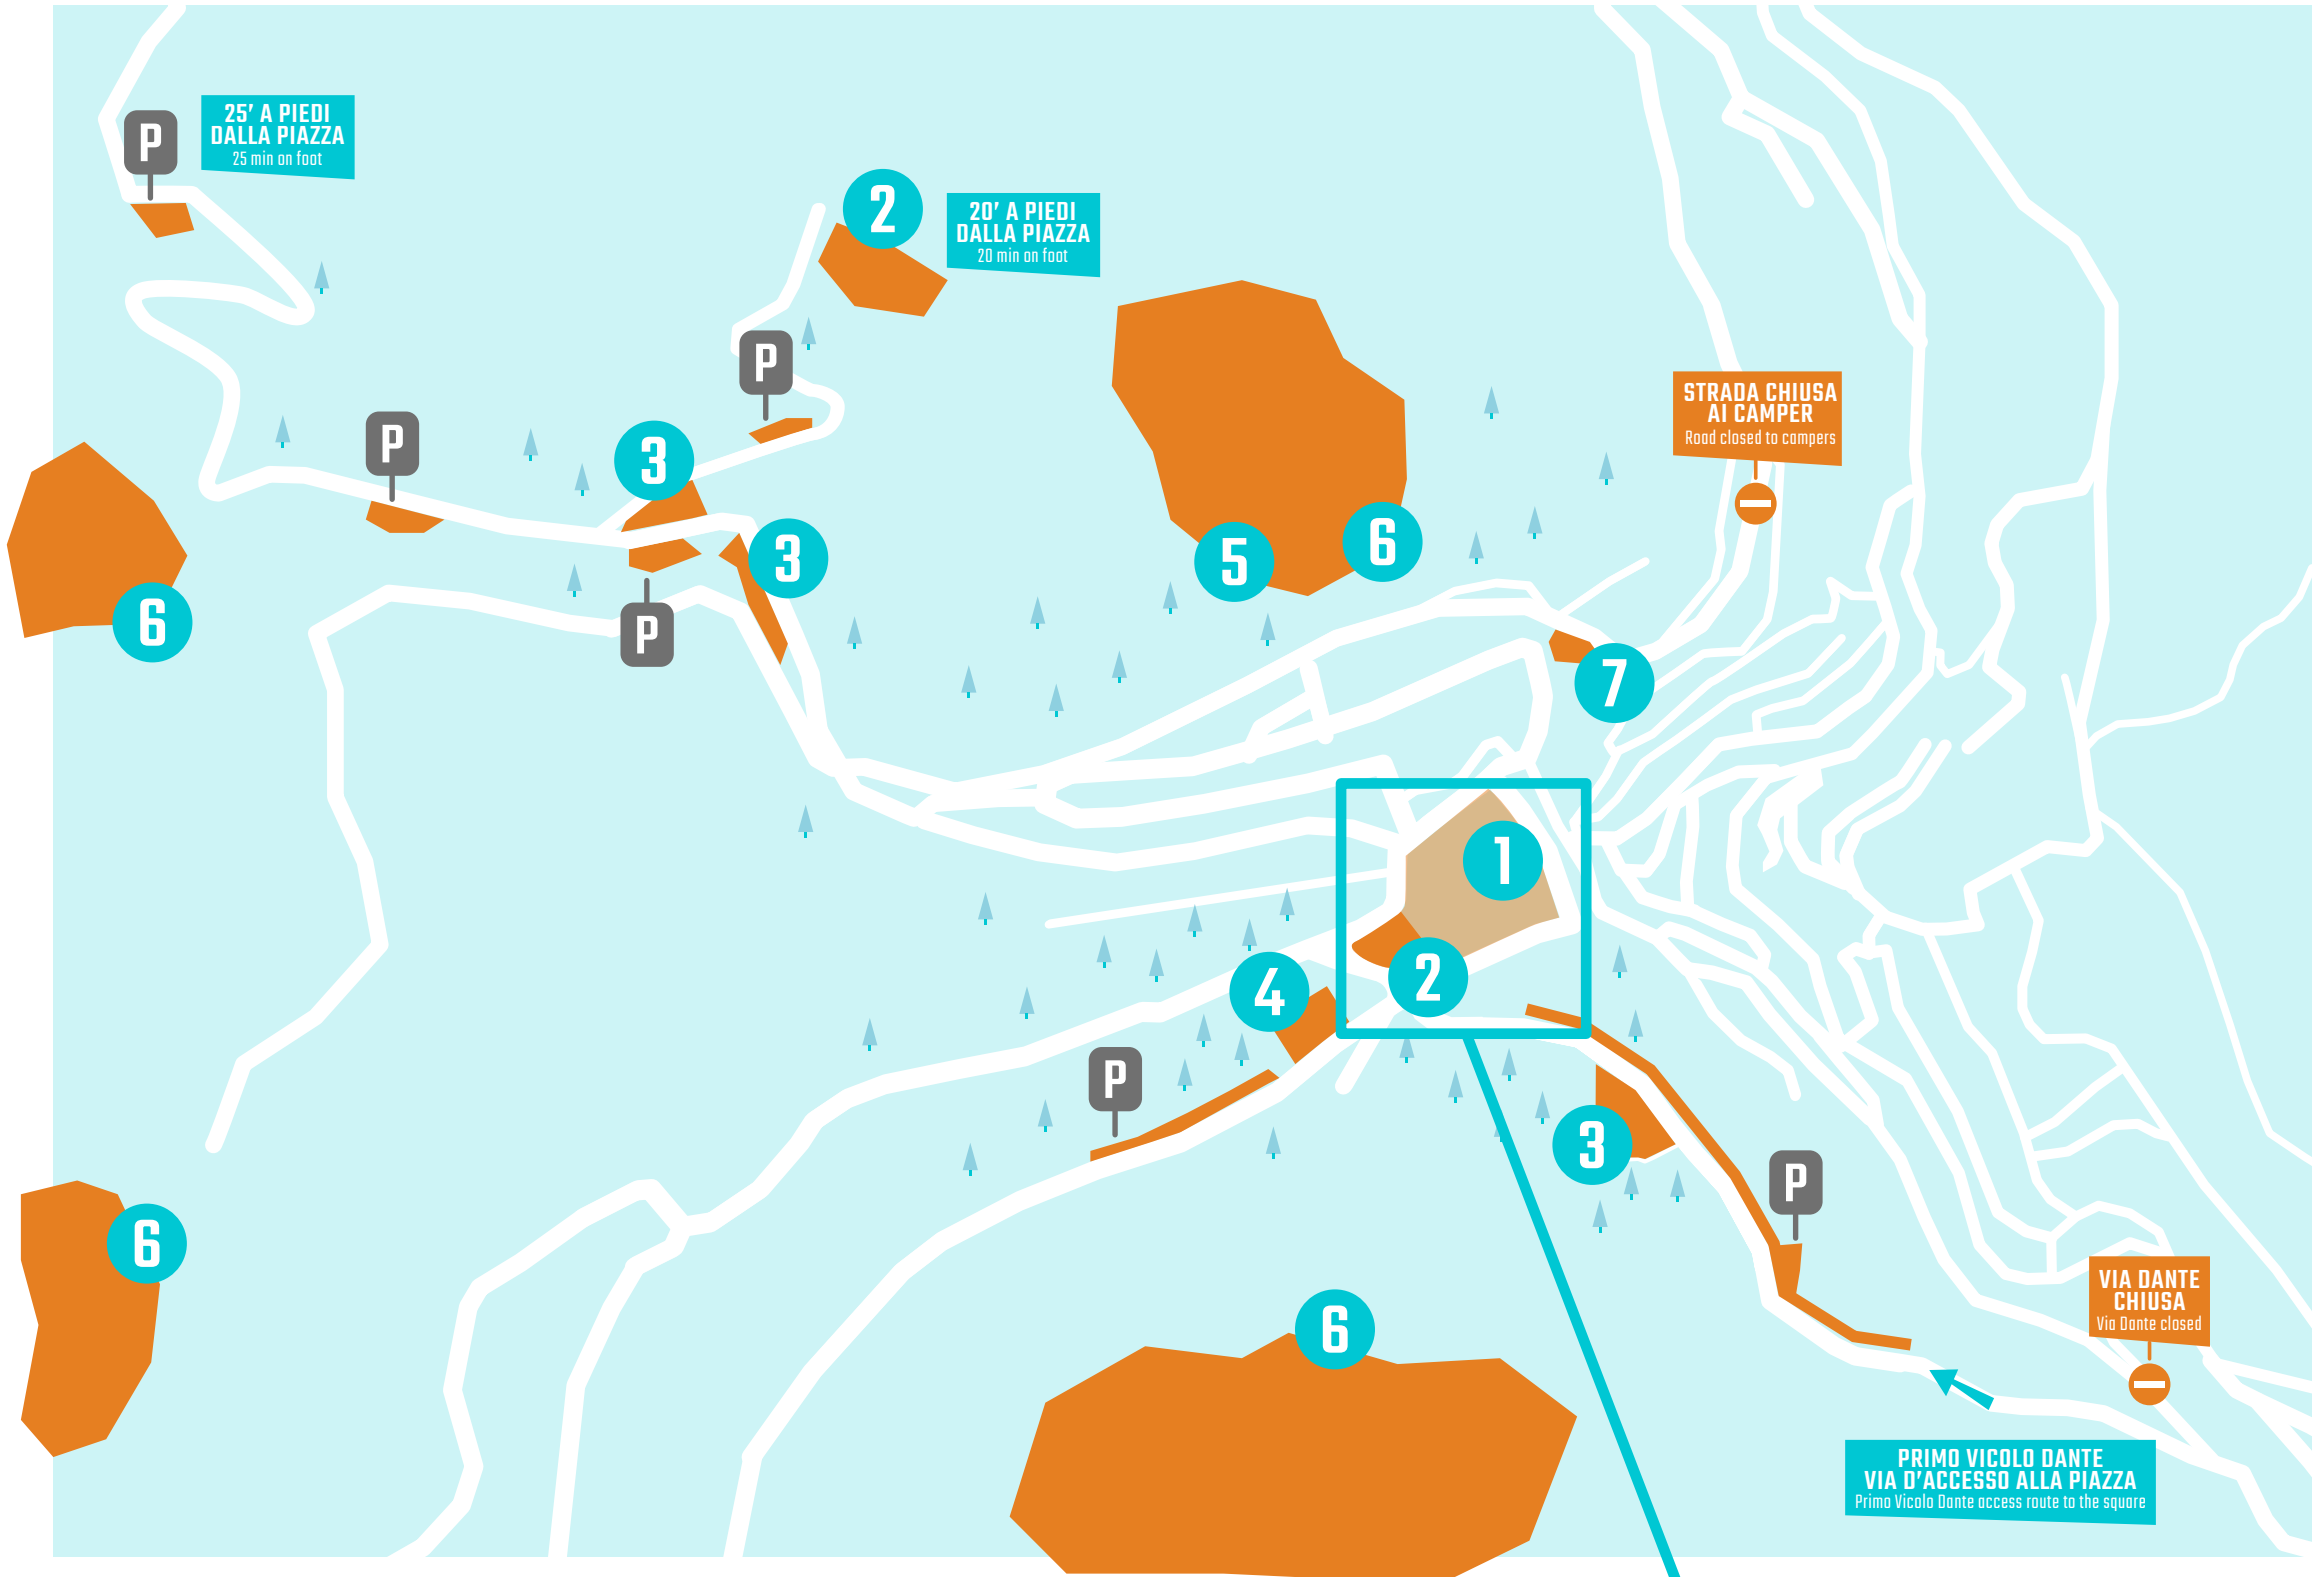

ULASSAI FESTIVAL 2024

ULASSAI

- 1 AREA EVENTO | EVENT AREA
- 2 AREA TENDE | TENTS AREA
- 3 PARCHEGGIO CAMPER | CAMPER PARKING
- 4 YOGA & PILATES AREA
- 5 SLACKLINE AREA
- 6 CLIMBING AREA
- 7 PARKOUR AREA
- P PARCHEGGIO AUTO | PARKING
- STRADE CHIUSE | CLOSED ROADS
- ➔ UNICA VIA D'ACCESSO ALLA PIAZZA
ONLY ACCESS ROUTE TO THE SQUARE