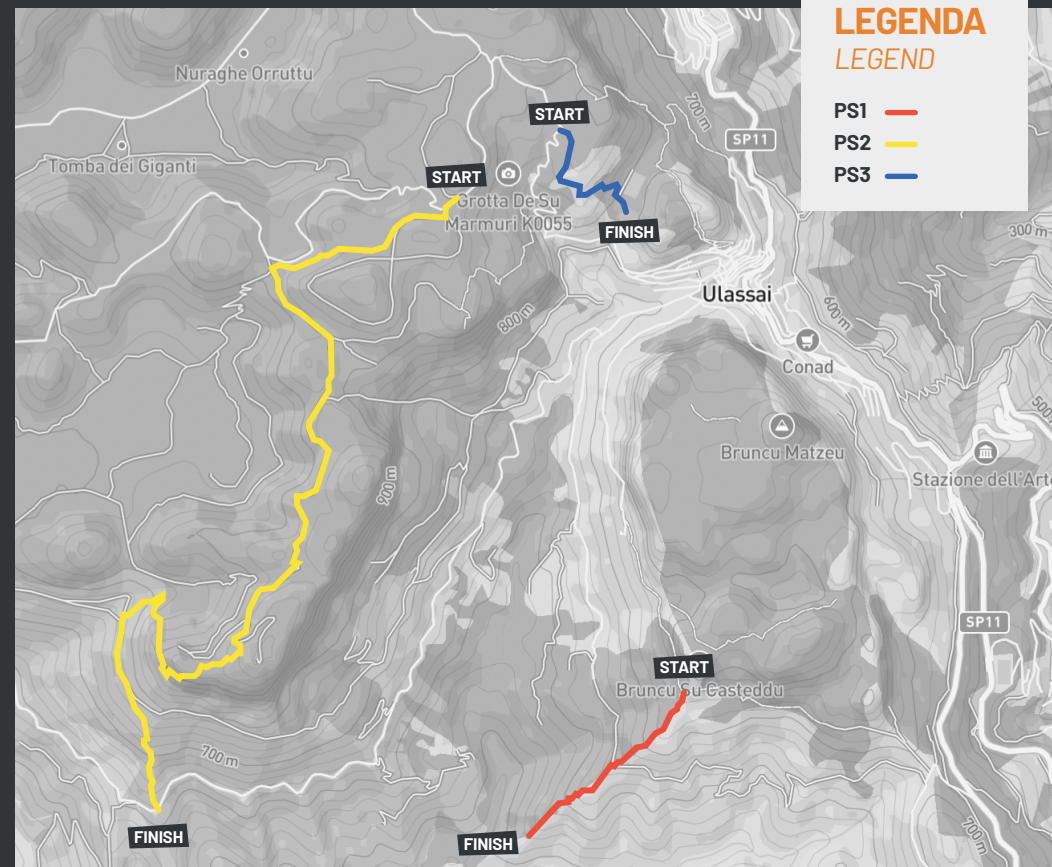

PERCORSO

ROUTE

Distanza / Total distance: **~25 Km**
(trasferimenti+prove speciali / transfer+special stage)

Dislivello positivo / Elevation gain: **~900 mt**

Dislivello negativo / Elevation loss: **~700 mt**

PROVE SPECIALI

SPECIAL STAGES

PS1 —
Distanza / Distance: **~1.1 Km**
Dislivello negativo / Elevation loss: **~175 mt**

PS2 —
Distanza / Distance: **~6 Km**
Dislivello negativo / Elevation loss: **~300 mt**

PS3 —
Distanza / Distance: **~0.7 Km**
Dislivello negativo / Elevation loss: **~100 mt**

TRASFERIMENTI

TRANSFERS

T1
Distanza / Distance: **~2. Km**
Dislivello positivo / Elevation gain: **~100 mt**

T2
Distanza / Distance: **~6.6 Km**
Dislivello positivo / Elevation gain: **~400 mt**

T3
Distanza / Distance: **~7.7 km**
Dislivello positivo / Elevation gain: **~260 mt**

LEGENDA

LEGEND

PS1 —

PS2 —

PS3 —

SCARICA TRACCE PROVE SPECIALI
DOWNLOAD SPECIAL STAGES TRACKS

SCARICA TRACCE PROVE SPECIALI+TRASFERIMENTI
DOWNLOAD SPECIAL STAGES AND TRANSFERS TRACKS

NOTE

I dati sopra menzionati sono approssimativi e le tracce potrebbero contenere delle imprecisioni legate ai sistemi di tracciamento utilizzati. Si invitano gli utenti che decideranno di affrontare il percorso in totale autonomia a verificare e valutare sul momento le condizioni del percorso. L'organizzazione declina ogni responsabilità dall'utilizzo delle presenti tracce che in quanto tali potranno contenere dei margini di errori.